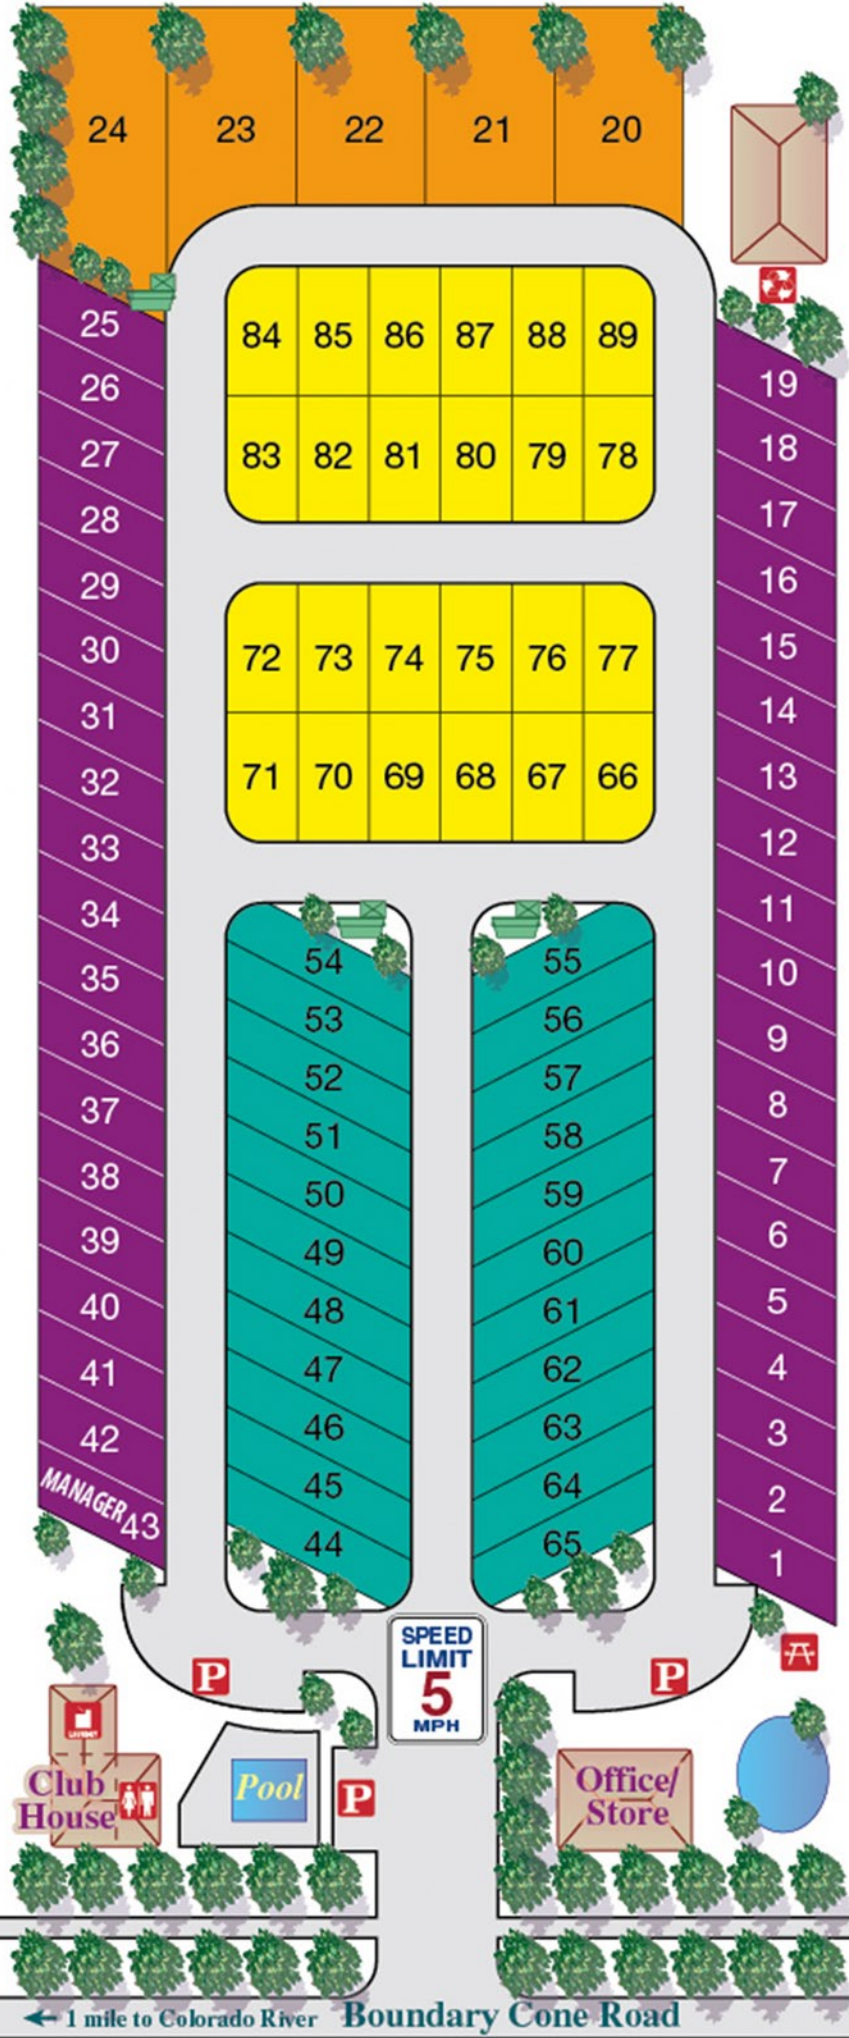

MOON RIVER RV RESORT

1325 Boundary Cone Road
Mohave Valley, AZ 86440

Phone: (928) 788-MOON (6666)
Email: info@moonriverresort.com
Web: www.moonriverresort.com

Legend

- Back-In Sites
- Back-In Sites
- Pull-Through Sites
- Storage
- Parking
- Restrooms
- Laundry
- Picnic Area
- Recycling Center
- Dumpster